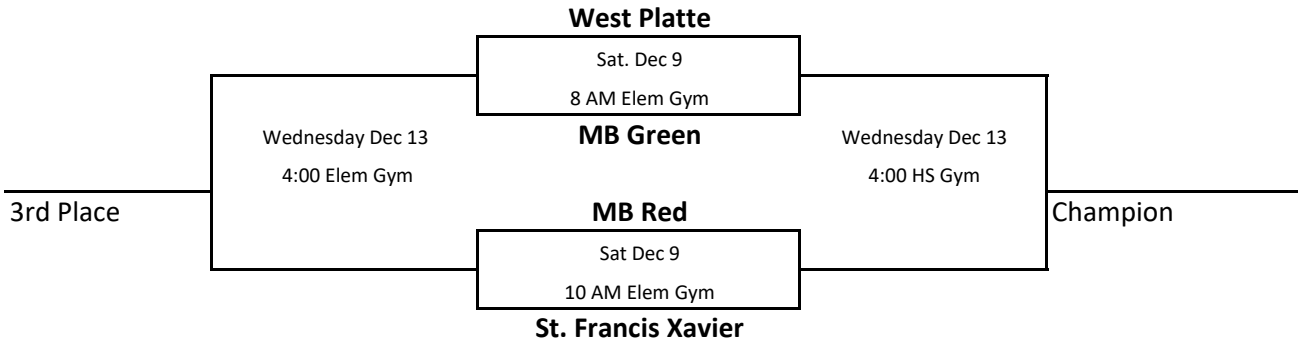

west platte jhbb invitational 2017

Girls White (B)

Boys White (B)

Girls Blue (A)

Boys Blue (A)