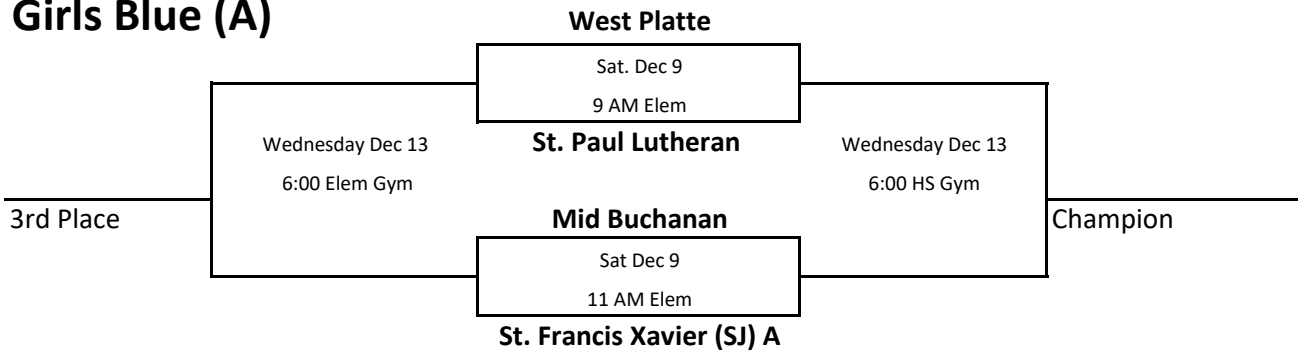

west platte jhbb invitational 2017

Girls White (B)

Boys White (B)

Girls Blue (A)

Boys Blue (A)