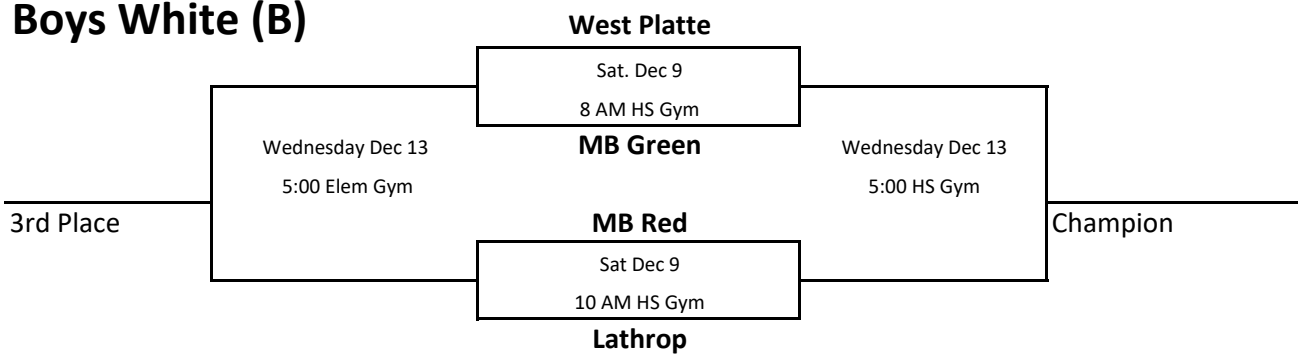

west platte jhbb invitational 2017

Girls White (B)

Boys White (B)

Girls Blue (A)

Boys Blue (A)